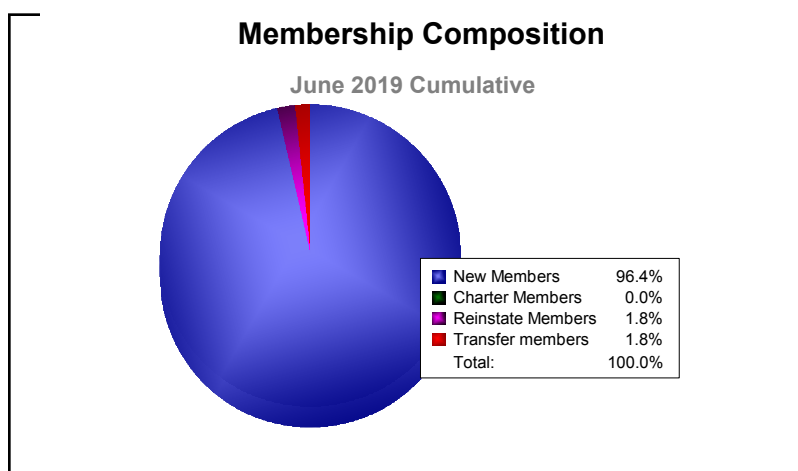

Year	New Clubs	Dropped Clubs	Gain/ Loss Clubs	New Members	Charter Members	Reinstate Members	Transfer Members	Total Member Added	Total Members Dropped	Gain/ Loss Members
2014-2015	0	-1	-1	125	4	2	8	139	-139	0
2015-2016	0	-1	-1	117	2	3	5	127	-158	-31
2016-2017	0	-1	-1	105	1	1	2	109	-148	-39
2017-2018	0	-1	-1	162	0	4	2	168	-199	-31
2018-2019	0	-1	-1	107	0	2	2	111	-140	-29
<b>Average</b>	<b>0</b>	<b>-1</b>	<b>-1</b>	<b>123</b>	<b>1</b>	<b>2</b>	<b>4</b>	<b>131</b>	<b>-157</b>	<b>-26</b>

Year	New Clubs	Dropped Clubs	Gain/ Loss Clubs	New Members	Charter Members	Reinstate Members	Transfer Members	Total Member Added	Total Members Dropped	Gain/ Loss Members
2014-2015	0	0	0	9	0	0	0	9	-9	0
2015-2016	0	0	0	15	0	0	0	15	-12	3
2016-2017	0	0	0	13	0	0	0	13	-12	1
2017-2018	0	0	0	7	0	0	0	7	-9	-2
2018-2019	0	0	0	3	0	1	0	4	-10	-6
<b>Average</b>	<b>0</b>	<b>0</b>	<b>0</b>	<b>9</b>	<b>0</b>	<b>0</b>	<b>0</b>	<b>10</b>	<b>-10</b>	<b>-1</b>