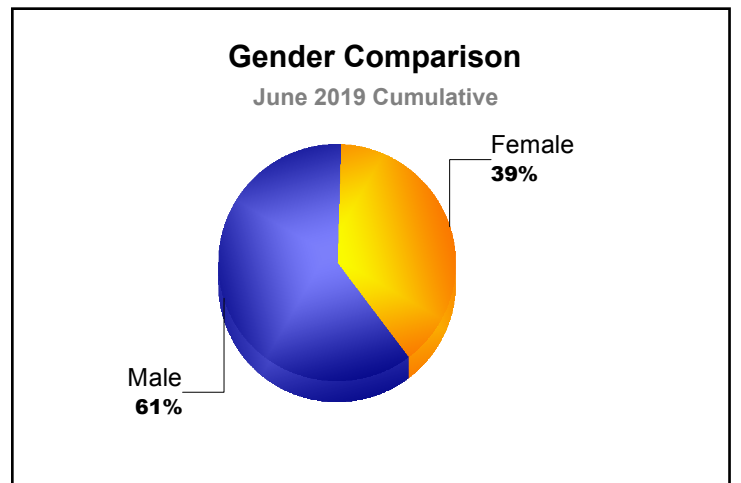

Year	New Clubs	Dropped Clubs	Gain/ Loss Clubs	New Members	Charter Members	Reinstate Members	Transfer Members	Total Member Added	Total Members Dropped	Gain/ Loss Members
2014-2015	0	0	0	9	0	0	0	9	-9	0
2015-2016	0	0	0	15	0	0	0	15	-12	3
2016-2017	0	0	0	13	0	0	0	13	-12	1
2017-2018	0	0	0	7	0	0	0	7	-9	-2
2018-2019	0	0	0	3	0	1	0	4	-10	-6
Average	0	0	0	9	0	0	0	10	-10	-1