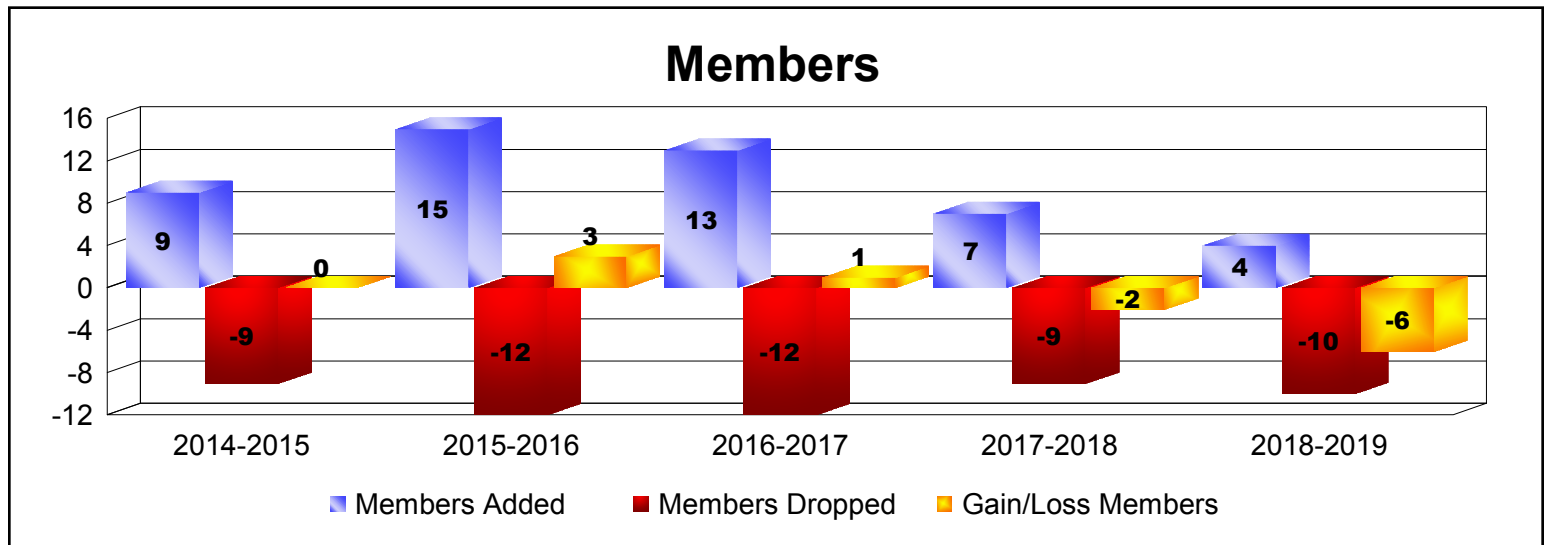

Year	New Clubs	Dropped Clubs	Gain/ Loss Clubs	New Members	Charter Members	Reinstate Members	Transfer Members	Total Member Added	Total Members Dropped	Gain/ Loss Members
2014-2015	0	-1	-1	125	4	2	8	139	-139	0
2015-2016	0	-1	-1	117	2	3	5	127	-158	-31
2016-2017	0	-1	-1	105	1	1	2	109	-148	-39
2017-2018	0	-1	-1	162	0	4	2	168	-199	-31
2018-2019	0	-1	-1	107	0	2	2	111	-140	-29
<b>Average</b>	<b>0</b>	<b>-1</b>	<b>-1</b>	<b>123</b>	<b>1</b>	<b>2</b>	<b>4</b>	<b>131</b>	<b>-157</b>	<b>-26</b>

Year	New Clubs	Dropped Clubs	Gain/ Loss Clubs	New Members	Charter Members	Reinstate Members	Transfer Members	Total Member Added	Total Members Dropped	Gain/ Loss Members
2014-2015	0	0	0	9	0	0	0	9	-9	0
2015-2016	0	0	0	15	0	0	0	15	-12	3
2016-2017	0	0	0	13	0	0	0	13	-12	1
2017-2018	0	0	0	7	0	0	0	7	-9	-2
2018-2019	0	0	0	3	0	1	0	4	-10	-6
<b>Average</b>	<b>0</b>	<b>0</b>	<b>0</b>	<b>9</b>	<b>0</b>	<b>0</b>	<b>0</b>	<b>10</b>	<b>-10</b>	<b>-1</b>