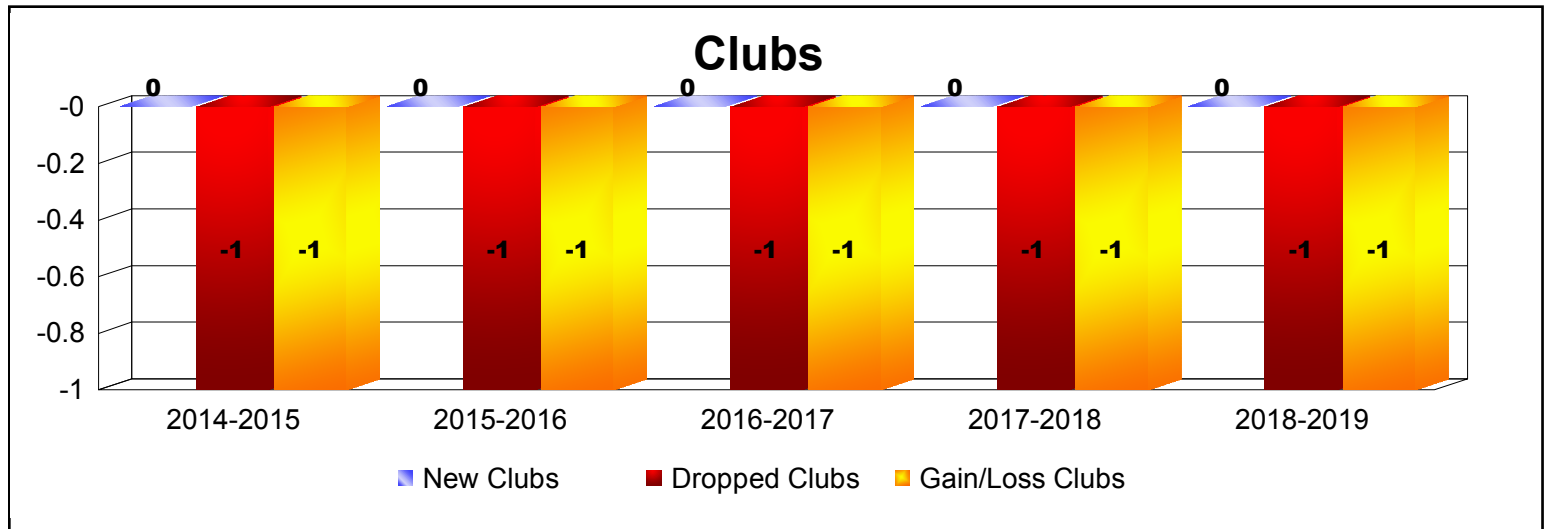

Year	New Clubs	Dropped Clubs	Gain/ Loss Clubs	New Members	Charter Members	Reinstate Members	Transfer Members	Total Member Added	Total Members Dropped	Gain/ Loss Members
2014-2015	0	-1	-1	125	4	2	8	139	-139	0
2015-2016	0	-1	-1	117	2	3	5	127	-158	-31
2016-2017	0	-1	-1	105	1	1	2	109	-148	-39
2017-2018	0	-1	-1	162	0	4	2	168	-199	-31
2018-2019	0	-1	-1	107	0	2	2	111	-140	-29
<b>Average</b>	<b>0</b>	<b>-1</b>	<b>-1</b>	<b>123</b>	<b>1</b>	<b>2</b>	<b>4</b>	<b>131</b>	<b>-157</b>	<b>-26</b>

Year	New Clubs	Dropped Clubs	Gain/ Loss Clubs	New Members	Charter Members	Reinstate Members	Transfer Members	Total Member Added	Total Members Dropped	Gain/ Loss Members
2014-2015	0	0	0	9	0	0	0	9	-9	0
2015-2016	0	0	0	15	0	0	0	15	-12	3
2016-2017	0	0	0	13	0	0	0	13	-12	1
2017-2018	0	0	0	7	0	0	0	7	-9	-2
2018-2019	0	0	0	3	0	1	0	4	-10	-6
<b>Average</b>	<b>0</b>	<b>0</b>	<b>0</b>	<b>9</b>	<b>0</b>	<b>0</b>	<b>0</b>	<b>10</b>	<b>-10</b>	<b>-1</b>