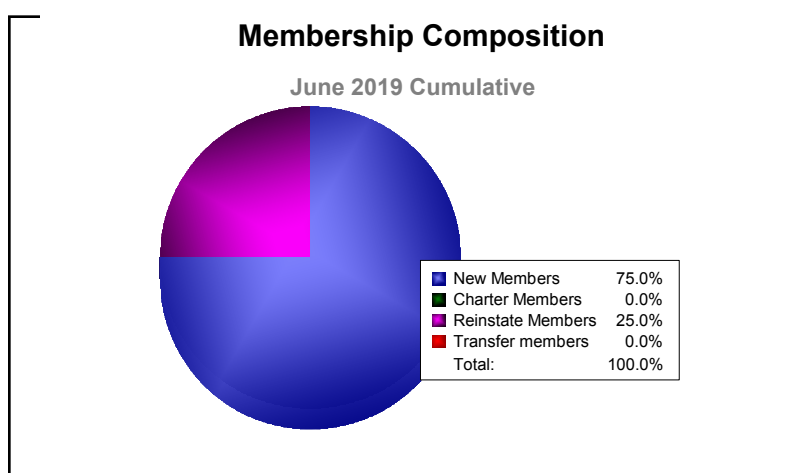

Year	New Clubs	Dropped Clubs	Gain/ Loss Clubs	New Members	Charter Members	Reinstate Members	Transfer Members	Total Member Added	Total Members Dropped	Gain/ Loss Members
2014-2015	0	-1	-1	125	4	2	8	139	-139	0
2015-2016	0	-1	-1	117	2	3	5	127	-158	-31
2016-2017	0	-1	-1	105	1	1	2	109	-148	-39
2017-2018	0	-1	-1	162	0	4	2	168	-199	-31
2018-2019	0	-1	-1	107	0	2	2	111	-140	-29
<b>Average</b>	<b>0</b>	<b>-1</b>	<b>-1</b>	<b>123</b>	<b>1</b>	<b>2</b>	<b>4</b>	<b>131</b>	<b>-157</b>	<b>-26</b>

Year	New Clubs	Dropped Clubs	Gain/ Loss Clubs	New Members	Charter Members	Reinstate Members	Transfer Members	Total Member Added	Total Members Dropped	Gain/ Loss Members
2014-2015	0	0	0	9	0	0	0	9	-9	0
2015-2016	0	0	0	15	0	0	0	15	-12	3
2016-2017	0	0	0	13	0	0	0	13	-12	1
2017-2018	0	0	0	7	0	0	0	7	-9	-2
2018-2019	0	0	0	3	0	1	0	4	-10	-6
<b>Average</b>	<b>0</b>	<b>0</b>	<b>0</b>	<b>9</b>	<b>0</b>	<b>0</b>	<b>0</b>	<b>10</b>	<b>-10</b>	<b>-1</b>