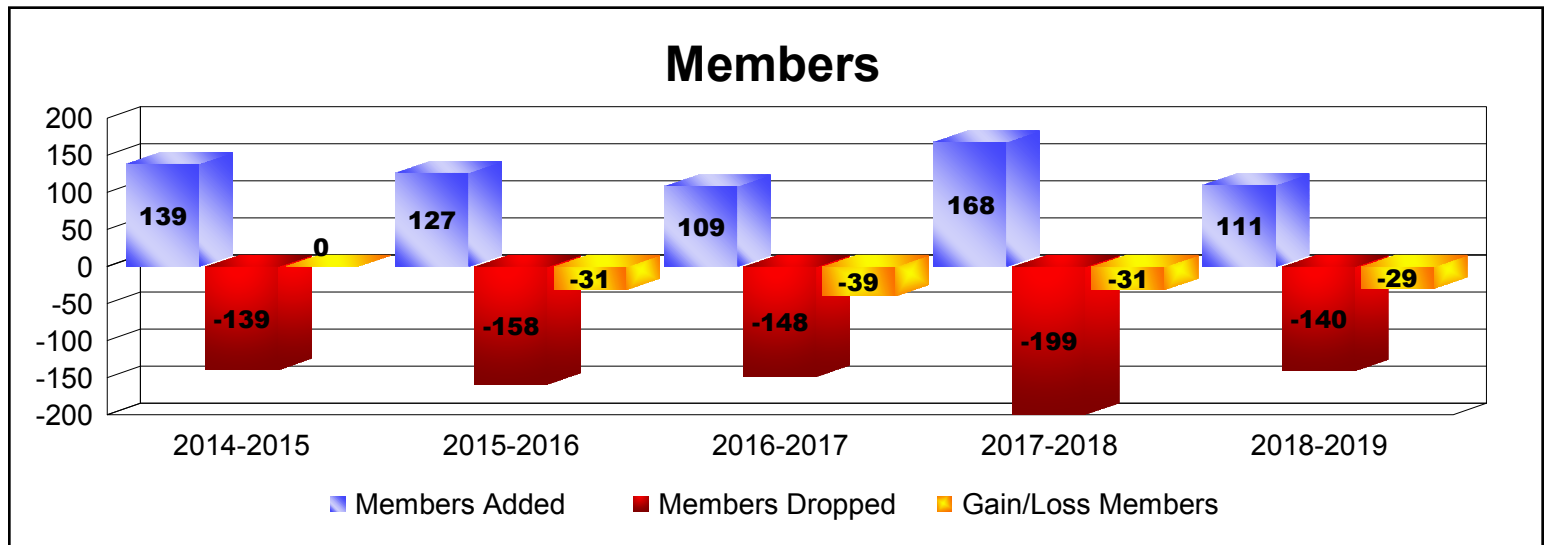

Year	New Clubs	Dropped Clubs	Gain/ Loss Clubs	New Members	Charter Members	Reinstate Members	Transfer Members	Total Member Added	Total Members Dropped	Gain/ Loss Members
2014-2015	0	-1	-1	125	4	2	8	139	-139	0
2015-2016	0	-1	-1	117	2	3	5	127	-158	-31
2016-2017	0	-1	-1	105	1	1	2	109	-148	-39
2017-2018	0	-1	-1	162	0	4	2	168	-199	-31
2018-2019	0	-1	-1	107	0	2	2	111	-140	-29
<b>Average</b>	<b>0</b>	<b>-1</b>	<b>-1</b>	<b>123</b>	<b>1</b>	<b>2</b>	<b>4</b>	<b>131</b>	<b>-157</b>	<b>-26</b>

Year	New Clubs	Dropped Clubs	Gain/ Loss Clubs	New Members	Charter Members	Reinstate Members	Transfer Members	Total Member Added	Total Members Dropped	Gain/ Loss Members
2014-2015	0	0	0	9	0	0	0	9	-9	0
2015-2016	0	0	0	15	0	0	0	15	-12	3
2016-2017	0	0	0	13	0	0	0	13	-12	1
2017-2018	0	0	0	7	0	0	0	7	-9	-2
2018-2019	0	0	0	3	0	1	0	4	-10	-6
<b>Average</b>	<b>0</b>	<b>0</b>	<b>0</b>	<b>9</b>	<b>0</b>	<b>0</b>	<b>0</b>	<b>10</b>	<b>-10</b>	<b>-1</b>

Year	New Clubs	Dropped Clubs	Gain/ Loss Clubs	New Members	Charter Members	Reinstate Members	Transfer Members	Total Member Added	Total Members Dropped	Gain/ Loss Members
2014-2015	0	0	0	0	0	0	0	0	0	0
2015-2016	0	0	0	4	0	0	0	4	-3	1
2016-2017	0	0	0	0	0	0	0	0	-1	-1
2017-2018	0	0	0	5	0	0	0	5	-1	4
2018-2019	0	0	0	0	0	0	0	0	-1	-1
<b>Average</b>	<b>0</b>	<b>0</b>	<b>0</b>	<b>2</b>	<b>0</b>	<b>0</b>	<b>0</b>	<b>2</b>	<b>-1</b>	<b>1</b>